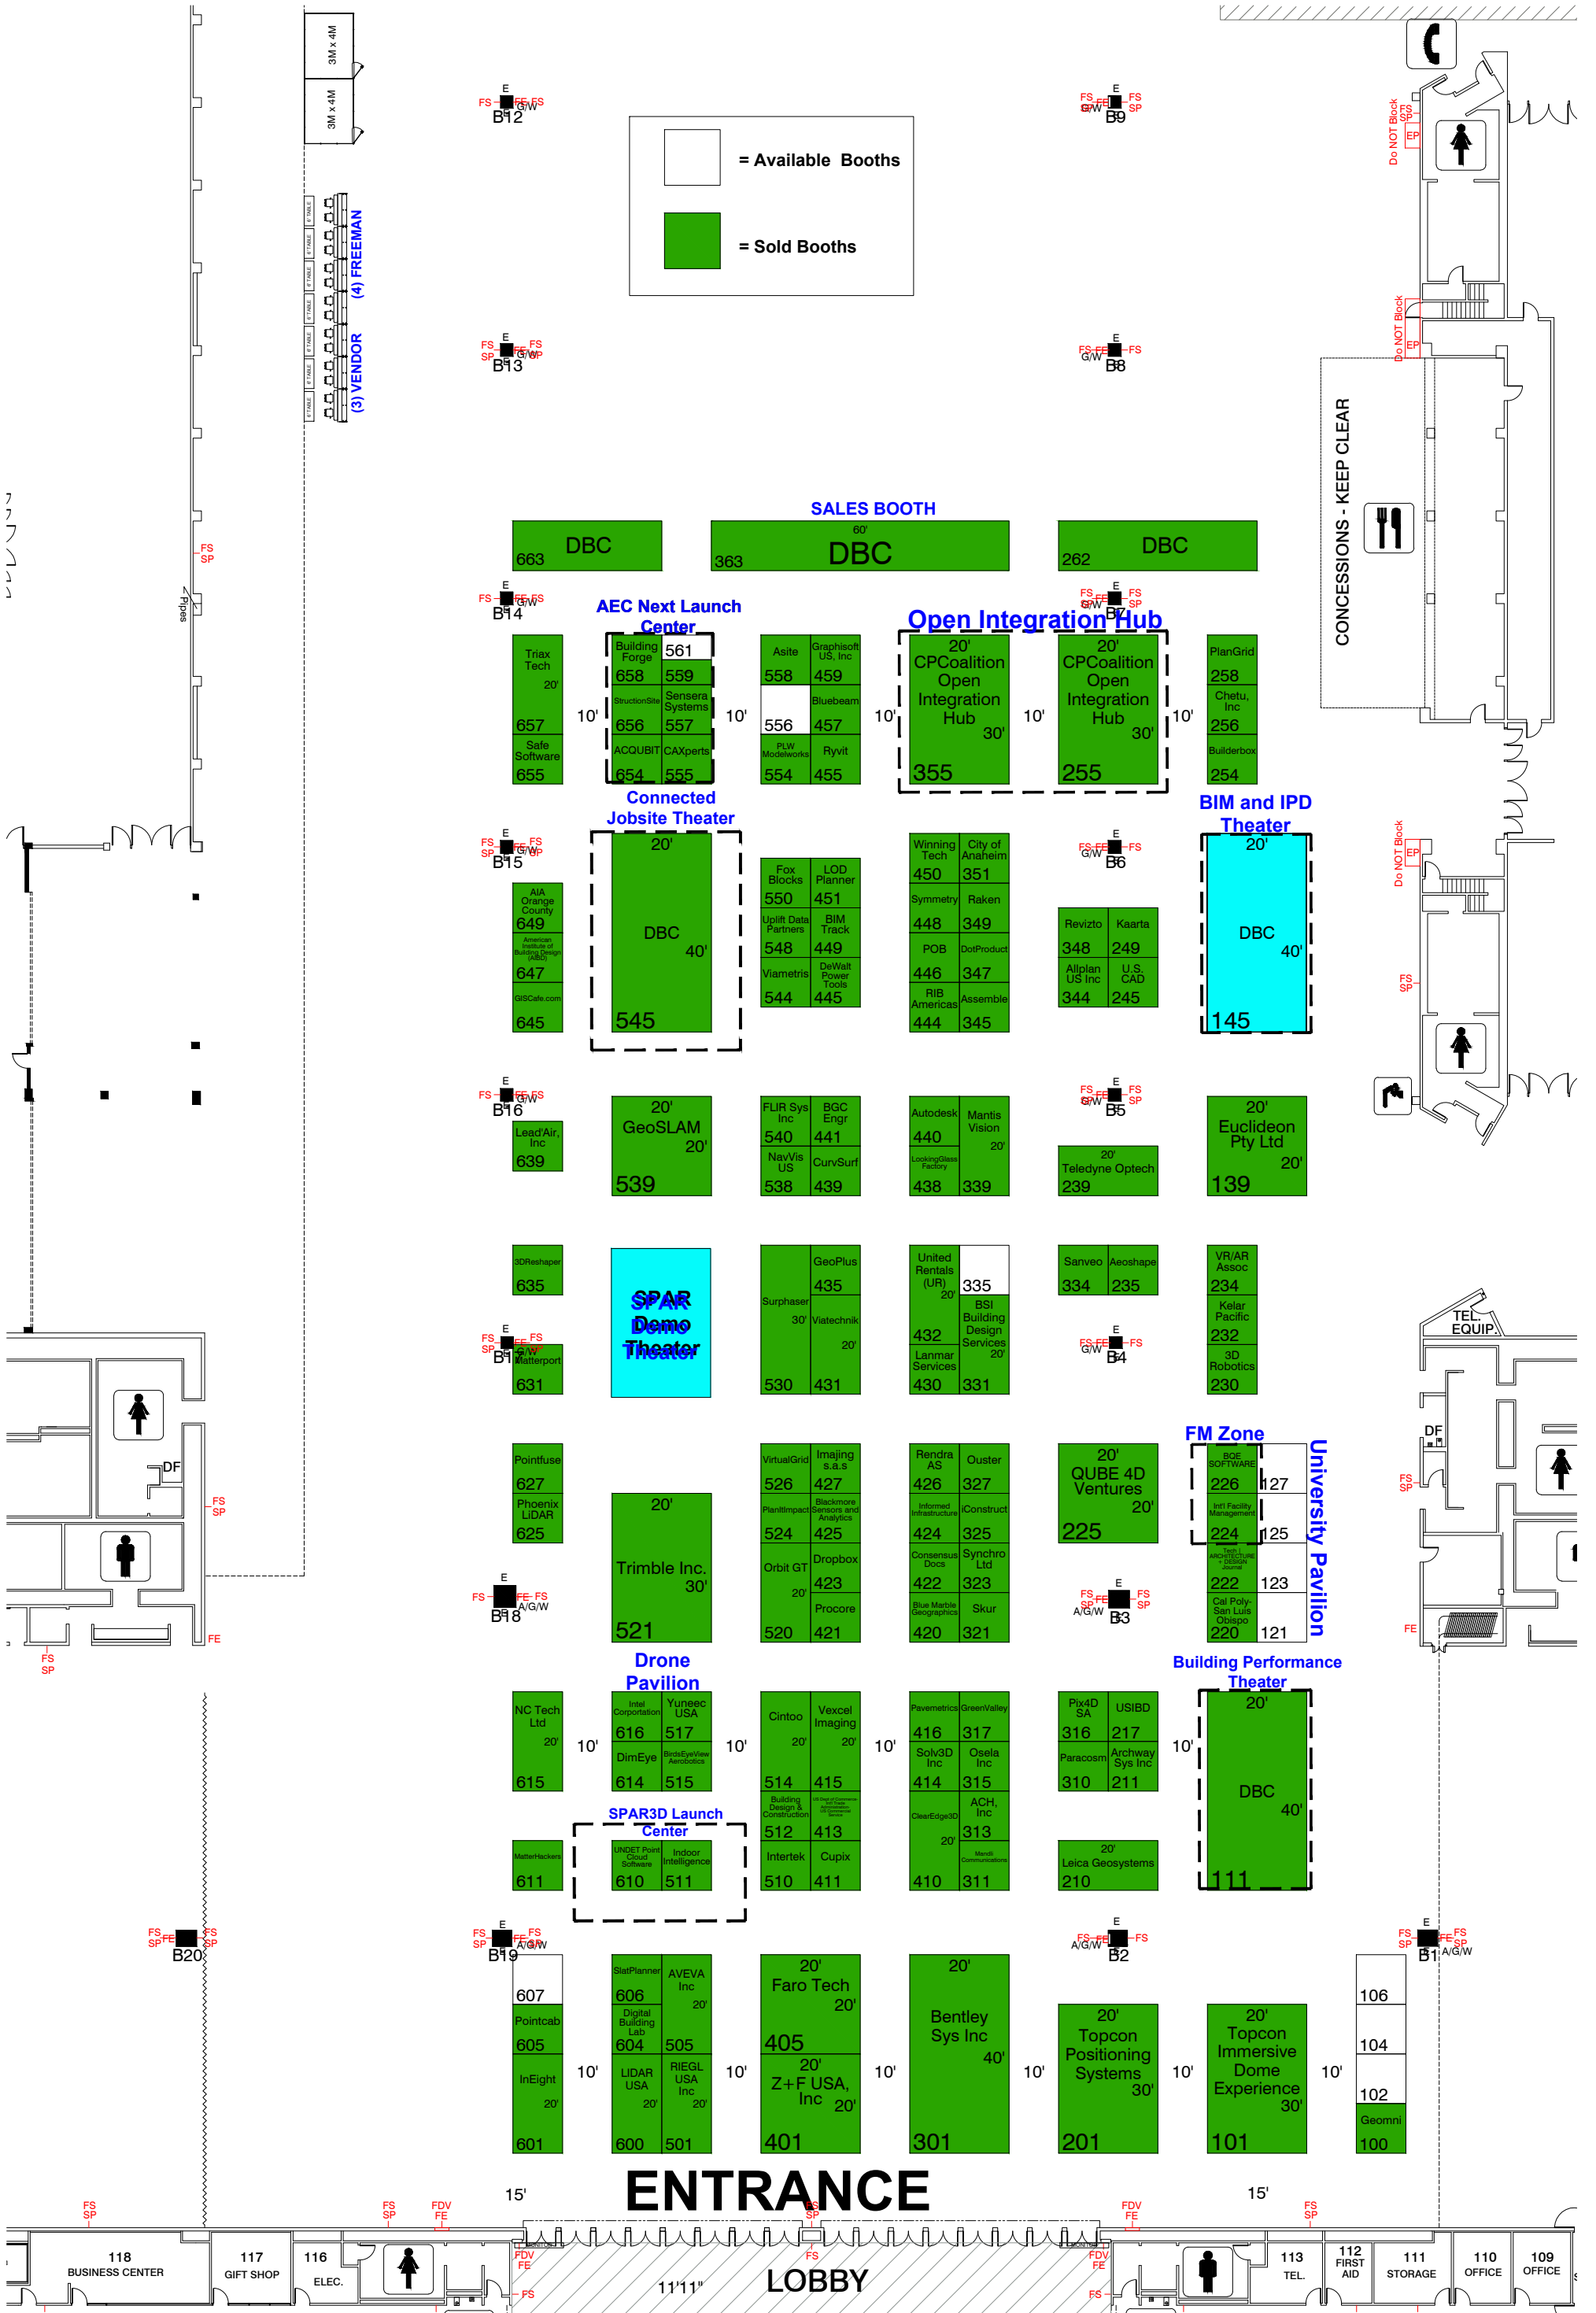

SPAR 3D & AEC NEXT 2018 - JUNE 6 - 7, 2018

ANAHEIM CONVENTION CENTER - HALL B - ANAHEIM, CALIFORNIA

Legend

- = Available Booths
- = Sold Booths

SALES BOOTH

663 DBC 363 DBC 262 DBC

AEC Next Launch Center

Triax Tech 20'	Building Forge 658	559	Asite 558	Graphisoft US, Inc. 459	20' CPCoalition Open Integration Hub 355	20' CPCoalition Open Integration Hub 255	PlanGrid 258
657	StructionSite 656	Sensera Systems 557	556	Bluebeam 457	30'	30'	Chetu, Inc. 256
Safe Software 655	ACQUBIT 654	CAXperts 555	554	PLW Modelworks 455			Builderbox 254